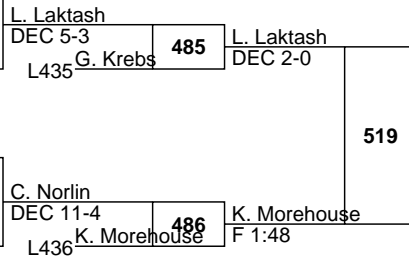

(2) Damion Finnegan (A) (HS Junior) (13-8)

West Branch Ultimate Warrior Tournament

Varsity

126

K. Morehouse
3rd
DEC 2-1

(1) Gabe Willochell (GL) (HS Senior) (18-0)

BYE G. Willochell

(17) Aaron Myers (WB) (HS Freshman) (10-6)