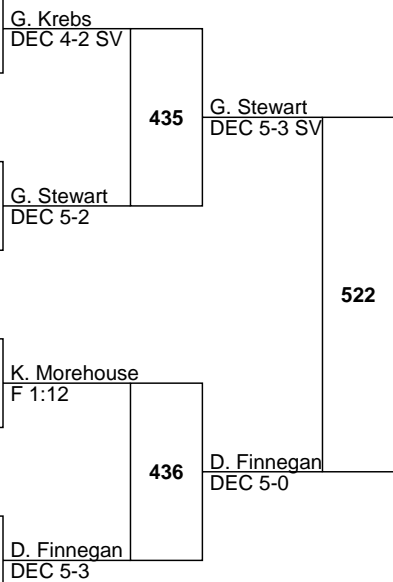

(2) Damion Finnegan (A) (HS Junior) (13-8)

West Branch Ultimate Warrior Tournament

Varsity

126

K. Morehouse
3rd
DEC 2-1

(1) Gabe Willochell (GL) (HS Senior) (18-0)

BYE G. Willochell

(17) Aaron Myers (WB) (HS Freshman) (10-6)