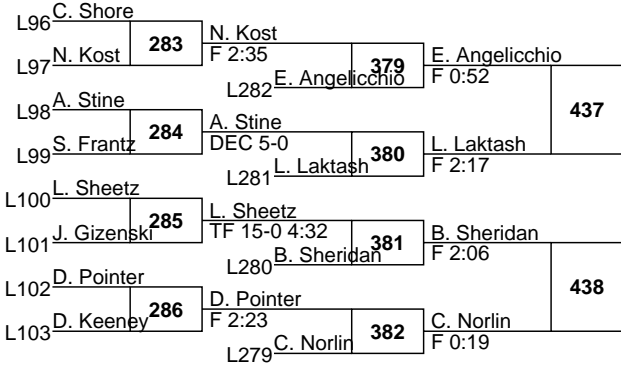

(2) Damion Finnegan (A) (HS Junior) (13-8)

West Branch Ultimate Warrior Tournament

Varsity

126

K. Morehouse
3rd
DEC 2-1

(1) Gabe Willochell (GL) (HS Senior) (18-0)

BYE G. Willochell

(17) Aaron Myers (WB) (HS Freshman) (10-6)