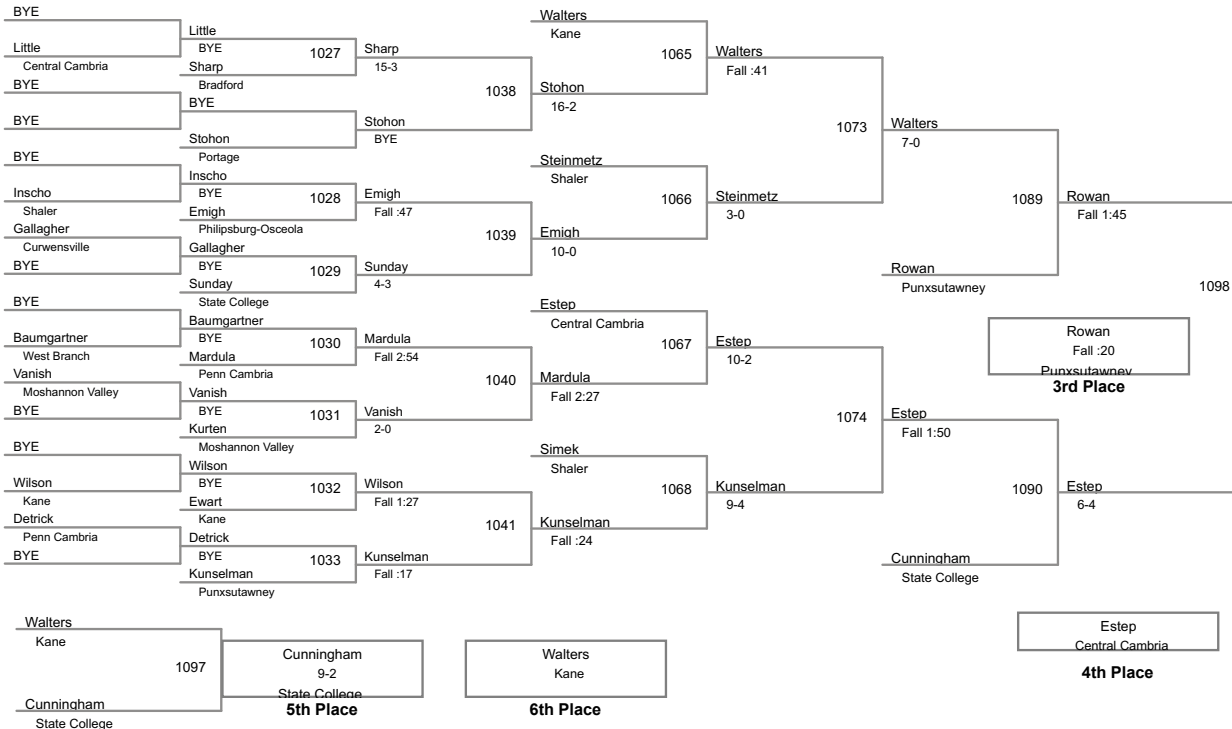

101 Lbs

2019 Clearfield Square One Jr. High
Jr. High (on Mat 1)

108 Lbs

115 Lbs

2019 Clearfield Square One Jr. High
Jr. High (on Mat 3)

122 Lbs

130 Lbs

2019 Clearfield Square One Jr. High
Jr. High (on Mat 3)