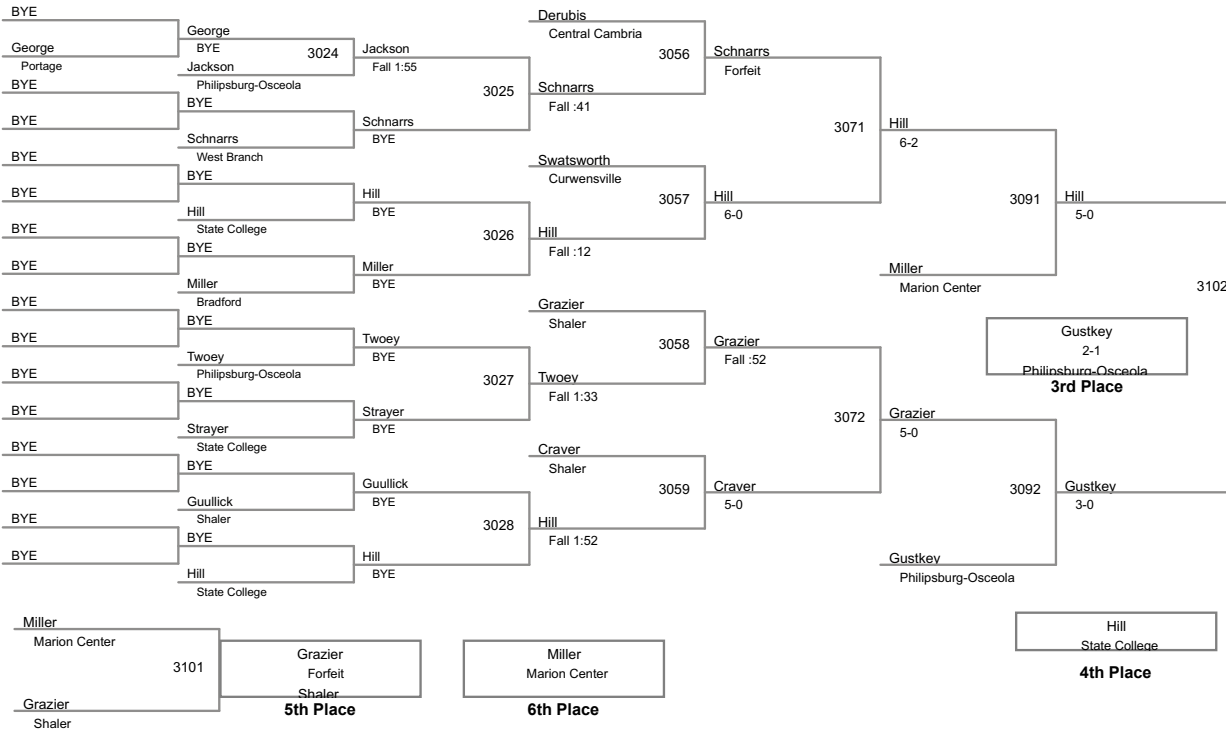

101 Lbs

2019 Clearfield Square One Jr. High
Jr. High (on Mat 1)

108 Lbs

115 Lbs

2019 Clearfield Square One Jr. High
Jr. High (on Mat 3)

122 Lbs

130 Lbs

2019 Clearfield Square One Jr. High
Jr. High (on Mat 3)