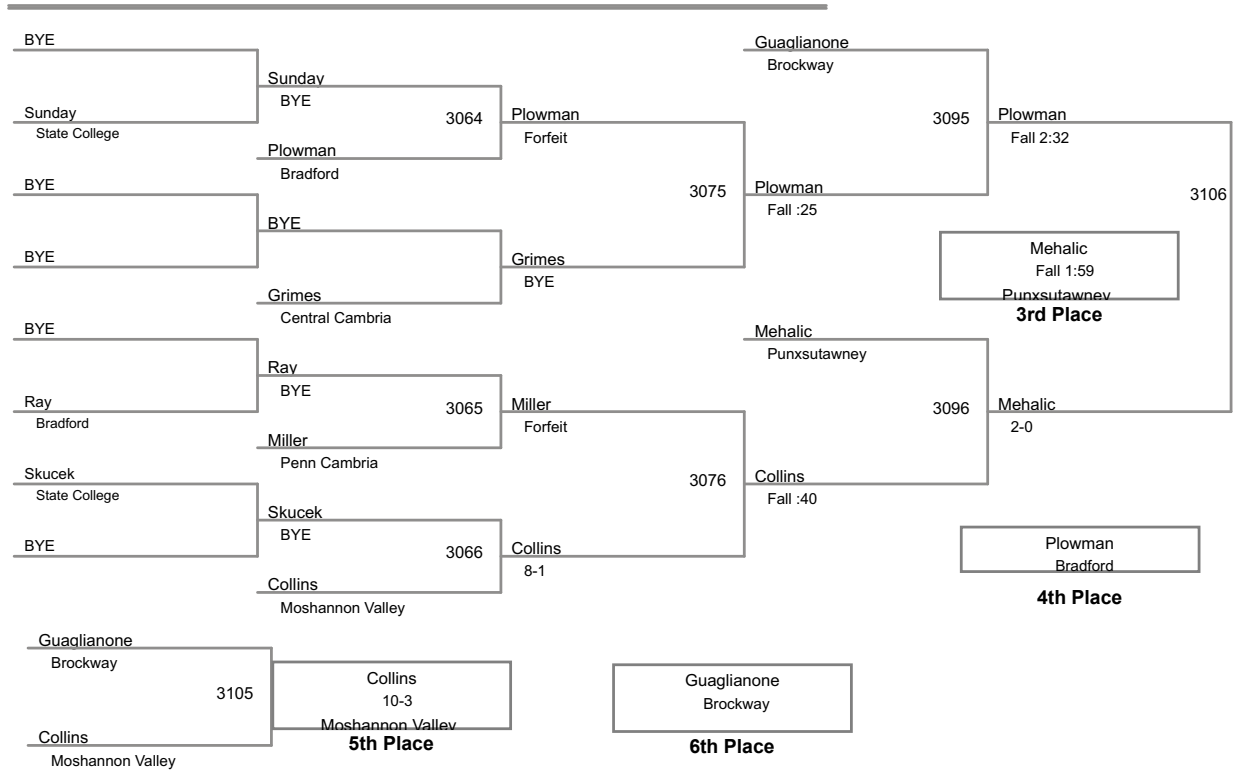

2019 Clearfield Square One Jr. High
Jr. High (on Mat 3)

145 Lbs