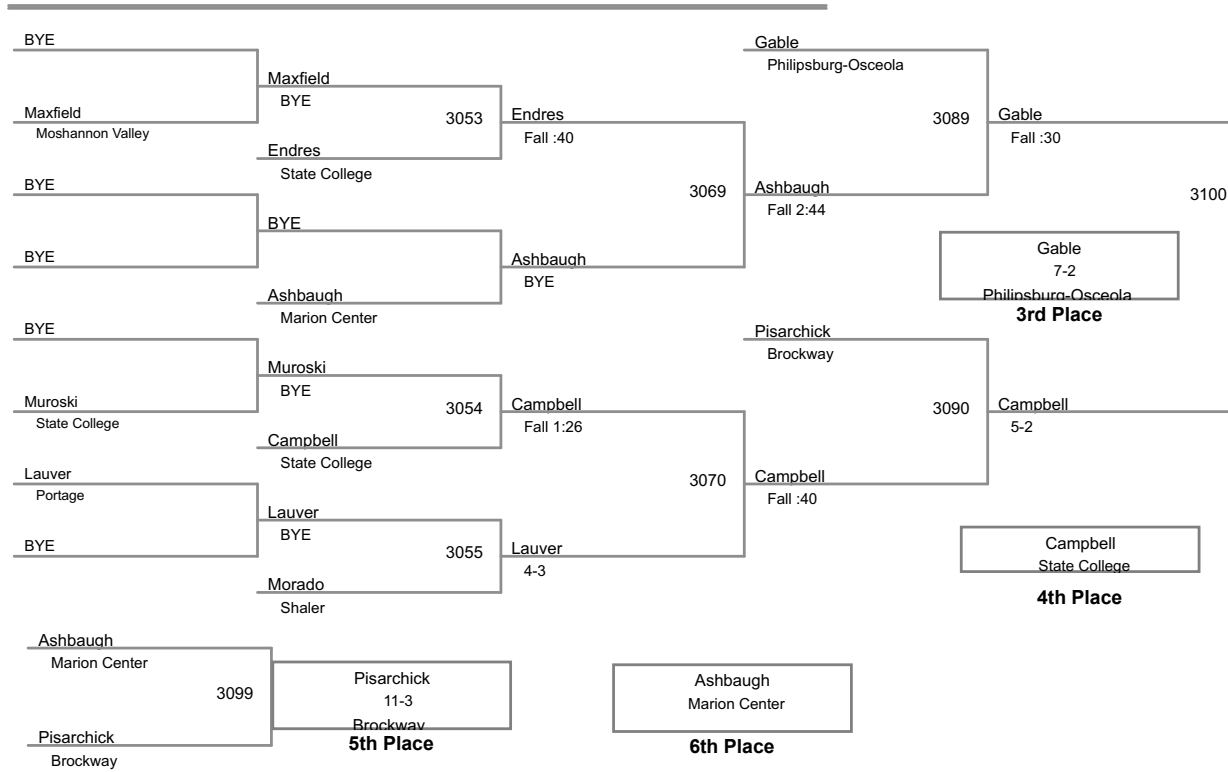

2019 Clearfield Square One Jr. High
Jr. High (on Mat 3)

101 Lbs