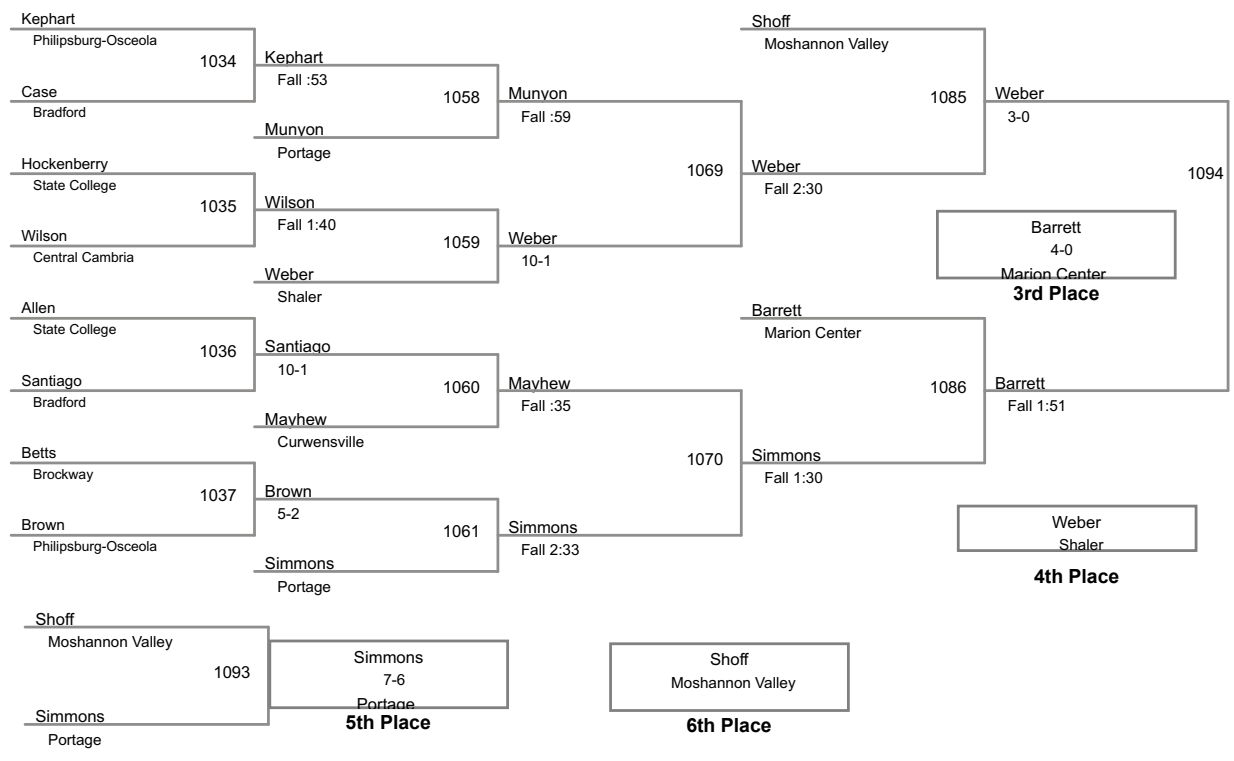

2019 Clearfield Square One Jr. High
Jr. High (on Mat 2)

80 Lbs

2019 Clearfield Square One Jr. High
Jr. High (on Mat 3)

87 Lbs

2019 Clearfield Square One Jr. High
Jr. High (on Mat 1)

94 Lbs

2019 Clearfield Square One Jr. High
Jr. High (on Mat 3)