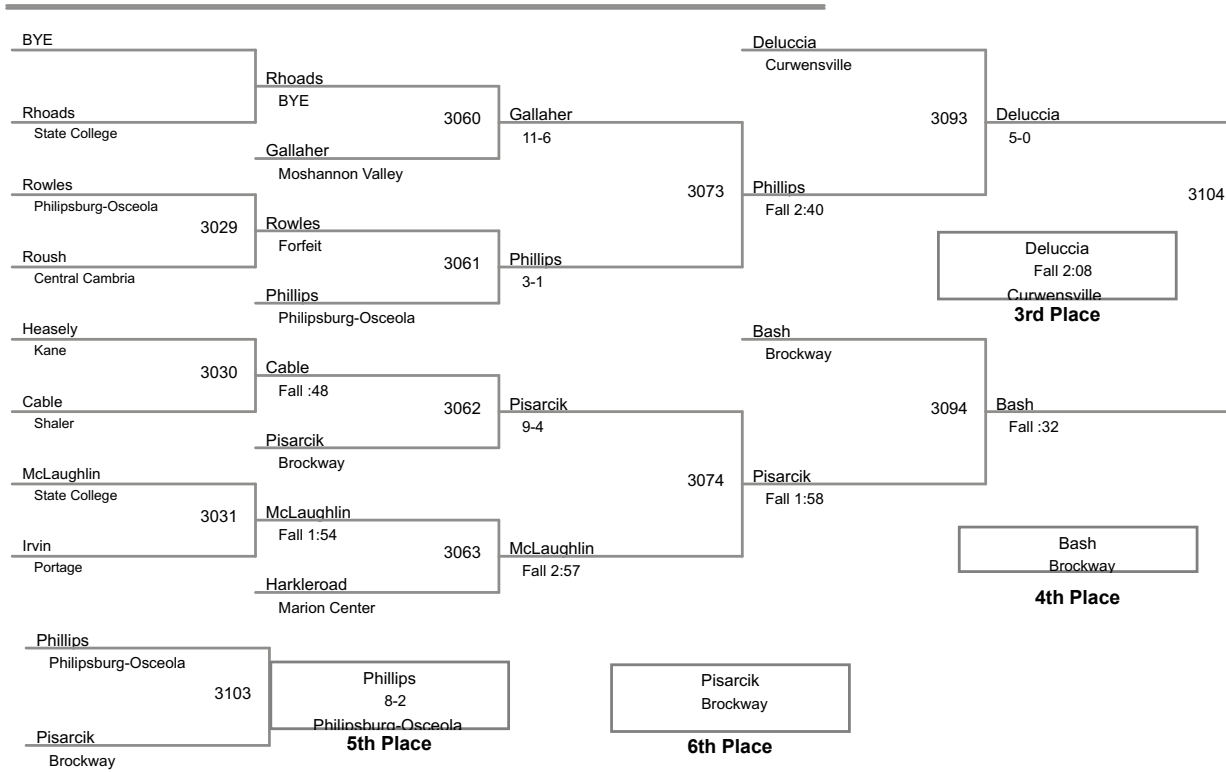

101 Lbs

2019 Clearfield Square One Jr. High
Jr. High (on Mat 1)

108 Lbs

115 Lbs

2019 Clearfield Square One Jr. High
Jr. High (on Mat 3)

122 Lbs

130 Lbs

2019 Clearfield Square One Jr. High
Jr. High (on Mat 3)