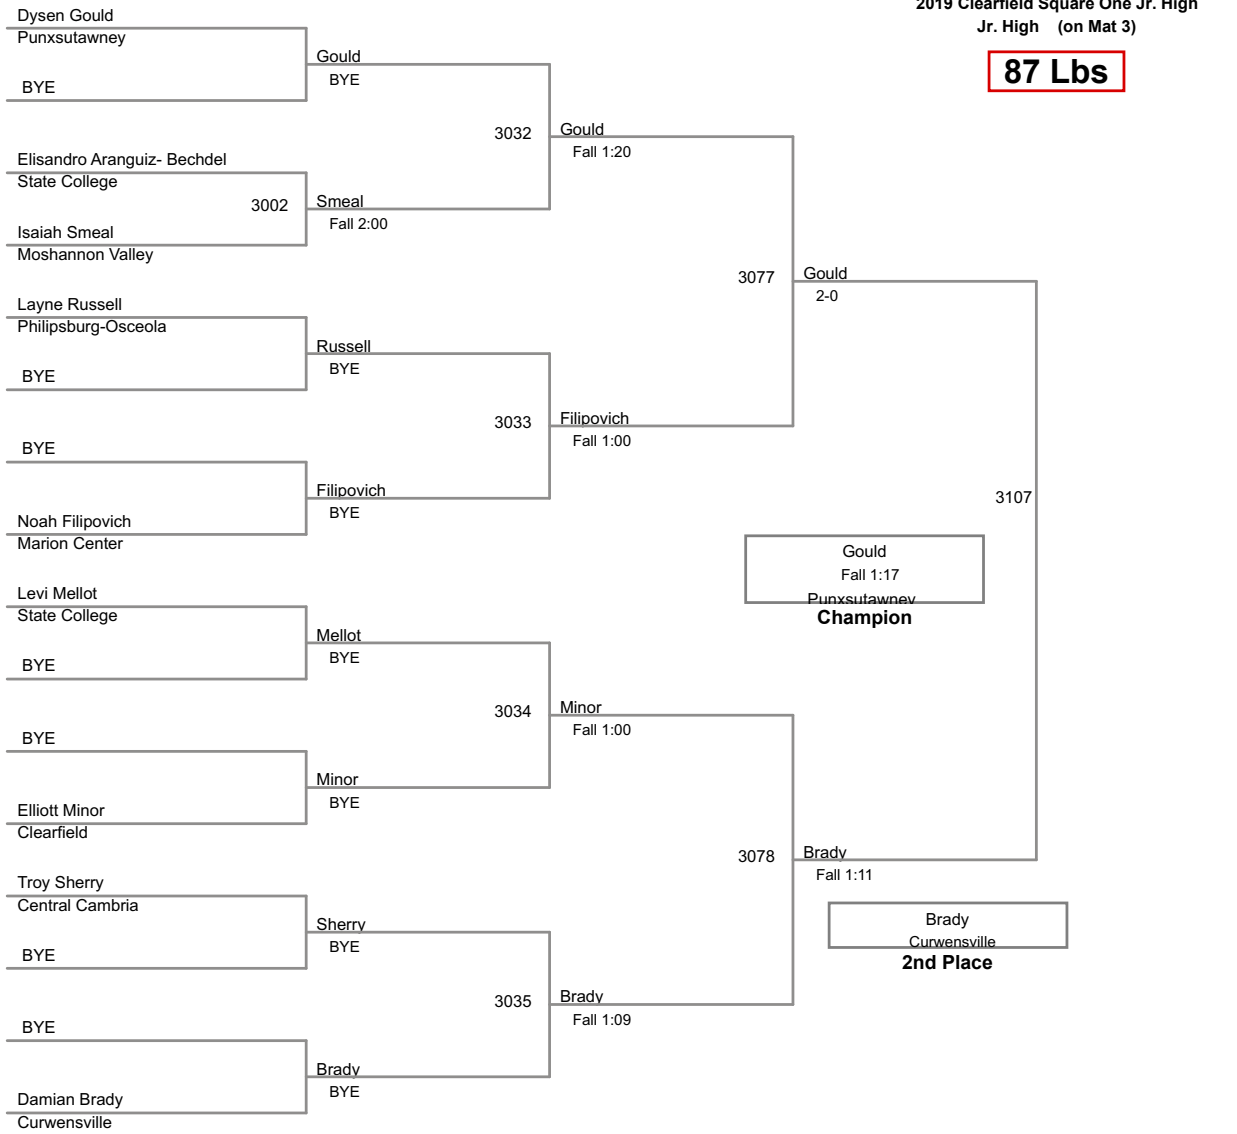

2019 Clearfield Square One Jr. High
Jr. High (on Mat 2)

80 Lbs

2019 Clearfield Square One Jr. High
Jr. High (on Mat 3)

87 Lbs

2019 Clearfield Square One Jr. High
Jr. High (on Mat 1)

94 Lbs

2019 Clearfield Square One Jr. High
Jr. High (on Mat 3)