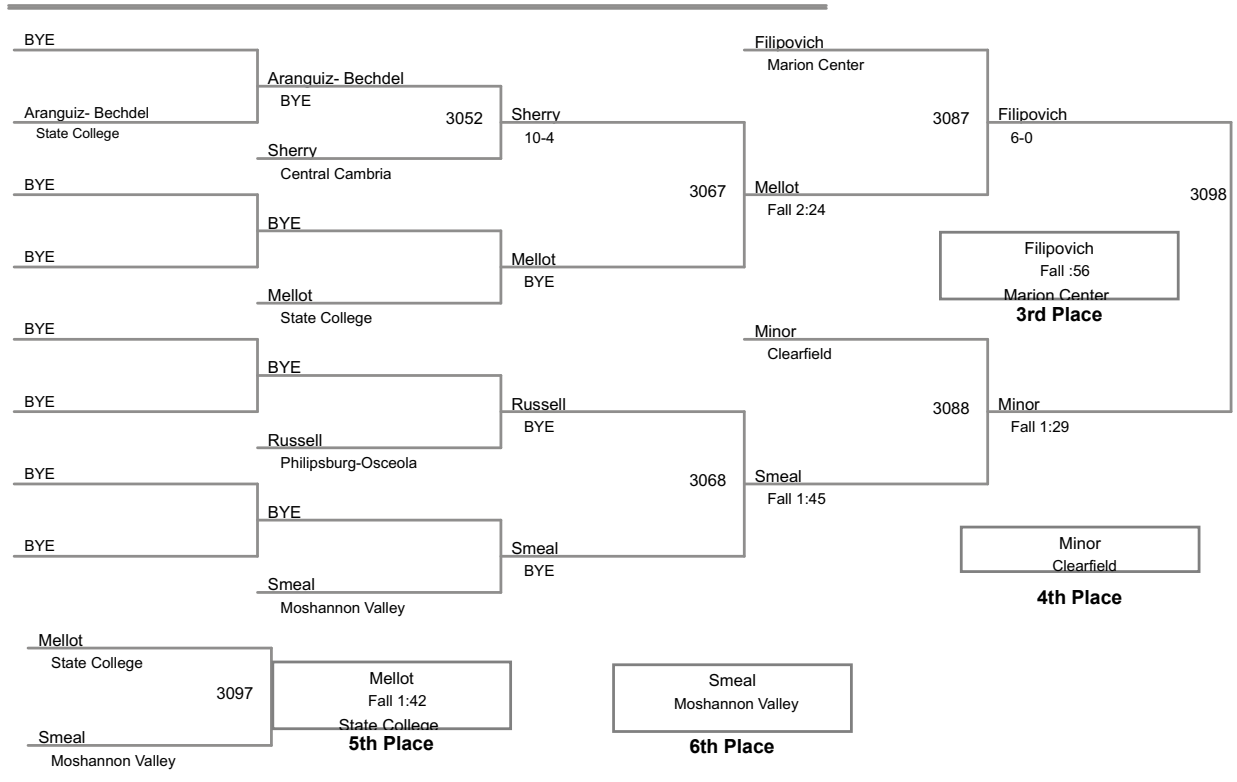

2019 Clearfield Square One Jr. High
Jr. High (on Mat 2)

80 Lbs

2019 Clearfield Square One Jr. High
Jr. High (on Mat 3)

87 Lbs

2019 Clearfield Square One Jr. High
Jr. High (on Mat 1)

94 Lbs

2019 Clearfield Square One Jr. High
Jr. High (on Mat 3)