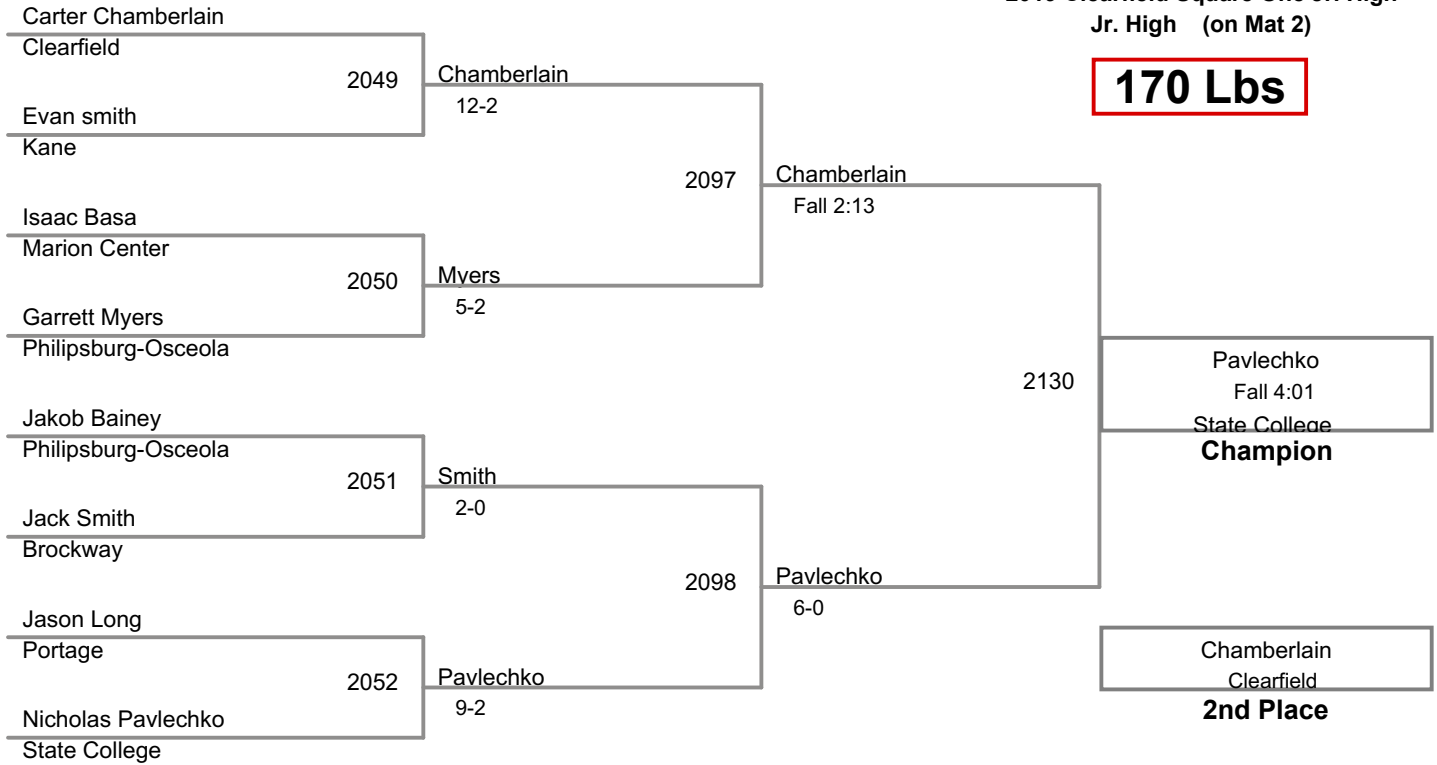

145 Lbs

2019 Clearfield Square One Jr. High
Jr. High (on Mat 2)

155 Lbs

2019 Clearfield Square One Jr. High
Jr. High (on Mat 2)

170 Lbs

2019 Clearfield Square One Jr. High
Jr. High (on Mat 2)

190 Lbs

2019 Clearfield Square One Jr. High
Jr. High (on Mat 1)