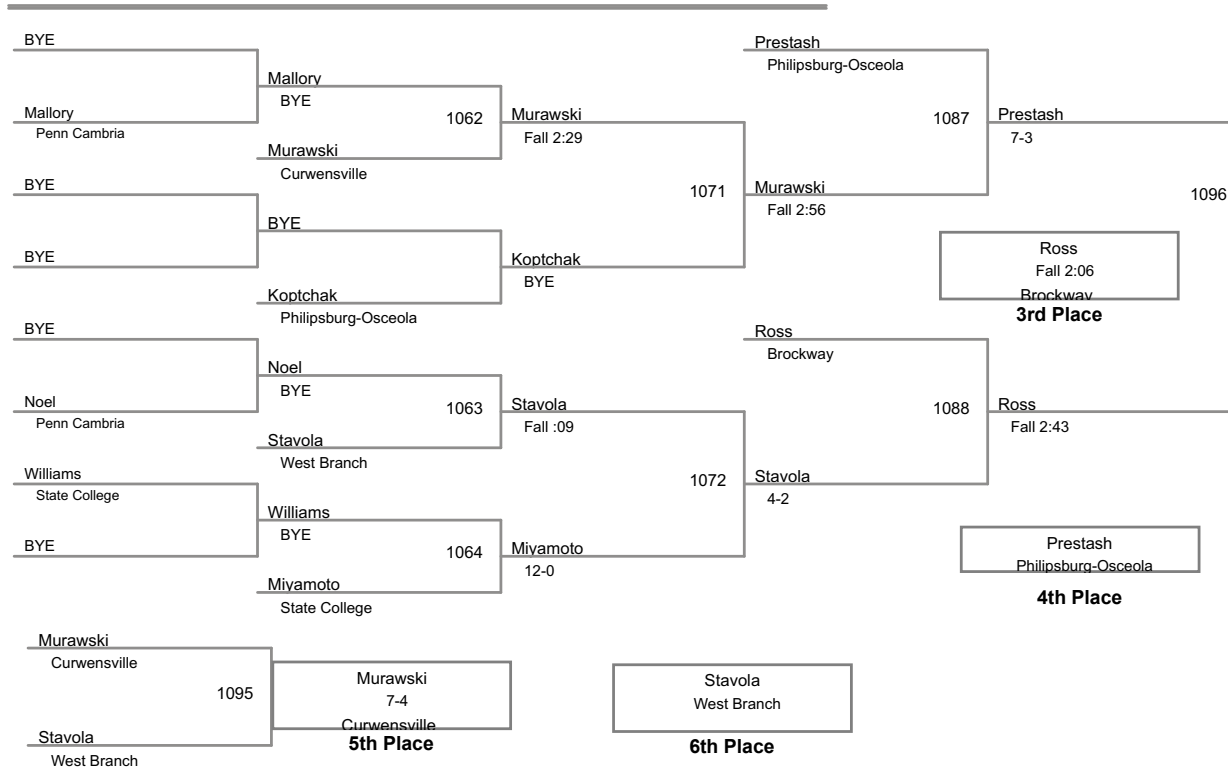

2019 Clearfield Square One Jr. High
Jr. High (on Mat 1)

108 Lbs