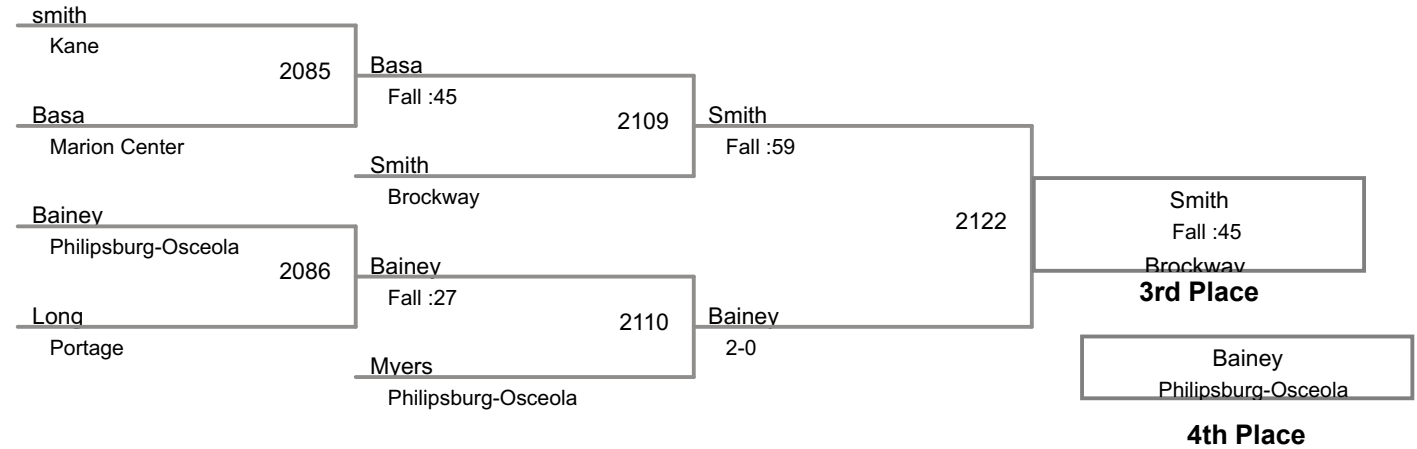

145 Lbs

2019 Clearfield Square One Jr. High
Jr. High (on Mat 2)

155 Lbs

2019 Clearfield Square One Jr. High
Jr. High (on Mat 2)

170 Lbs

2019 Clearfield Square One Jr. High
Jr. High (on Mat 2)

190 Lbs

2019 Clearfield Square One Jr. High
Jr. High (on Mat 1)