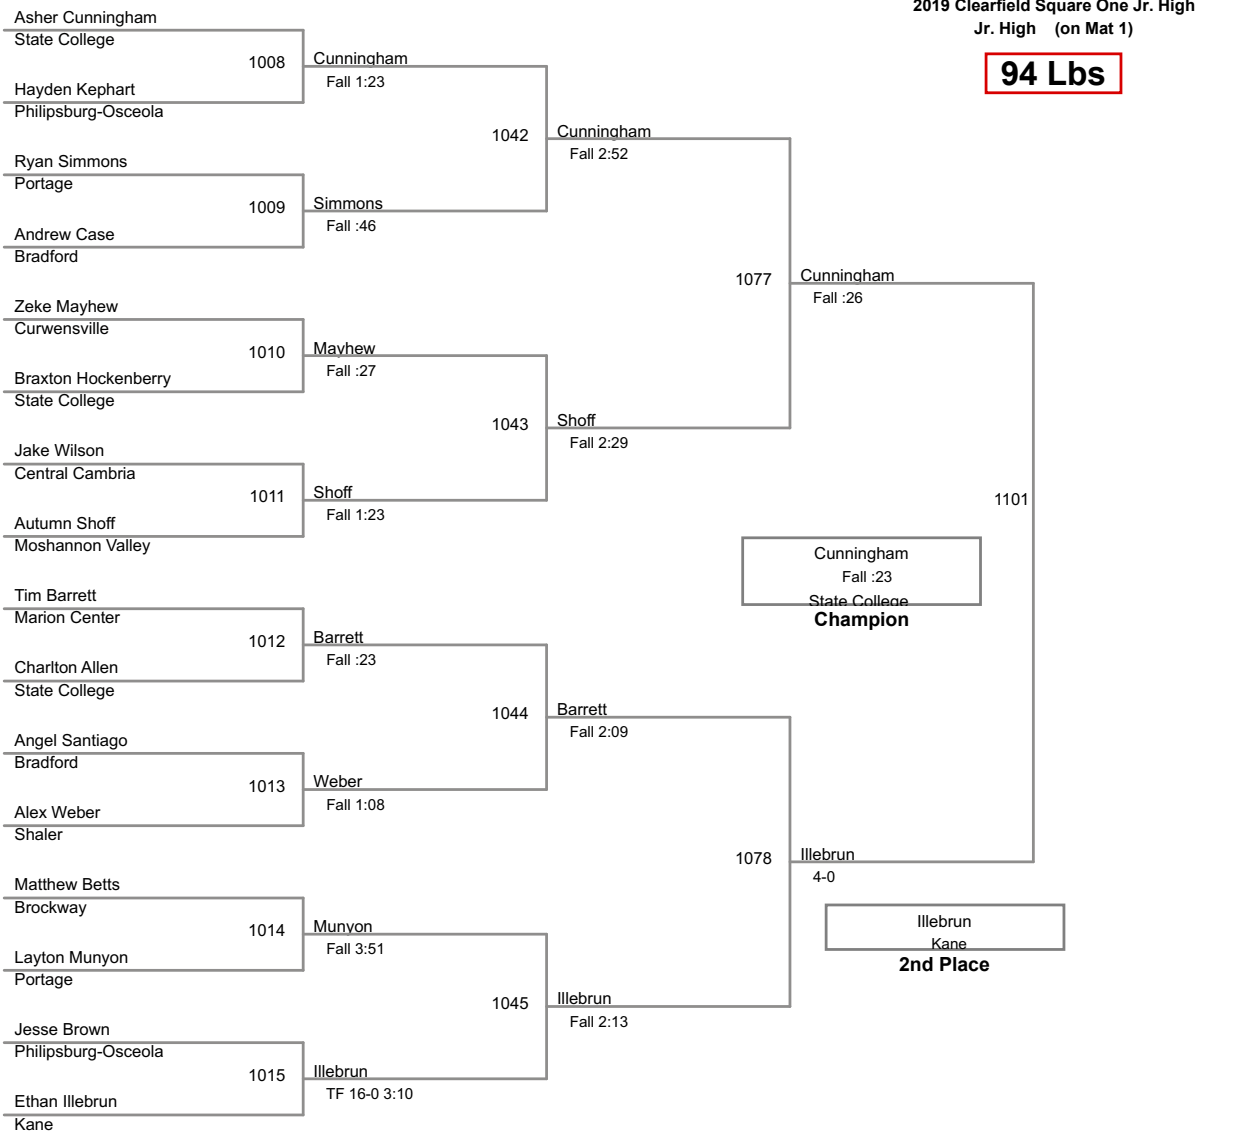

2019 Clearfield Square One Jr. High
Jr. High (on Mat 2)

80 Lbs

2019 Clearfield Square One Jr. High
Jr. High (on Mat 3)

87 Lbs

2019 Clearfield Square One Jr. High
Jr. High (on Mat 1)

94 Lbs

2019 Clearfield Square One Jr. High
Jr. High (on Mat 3)