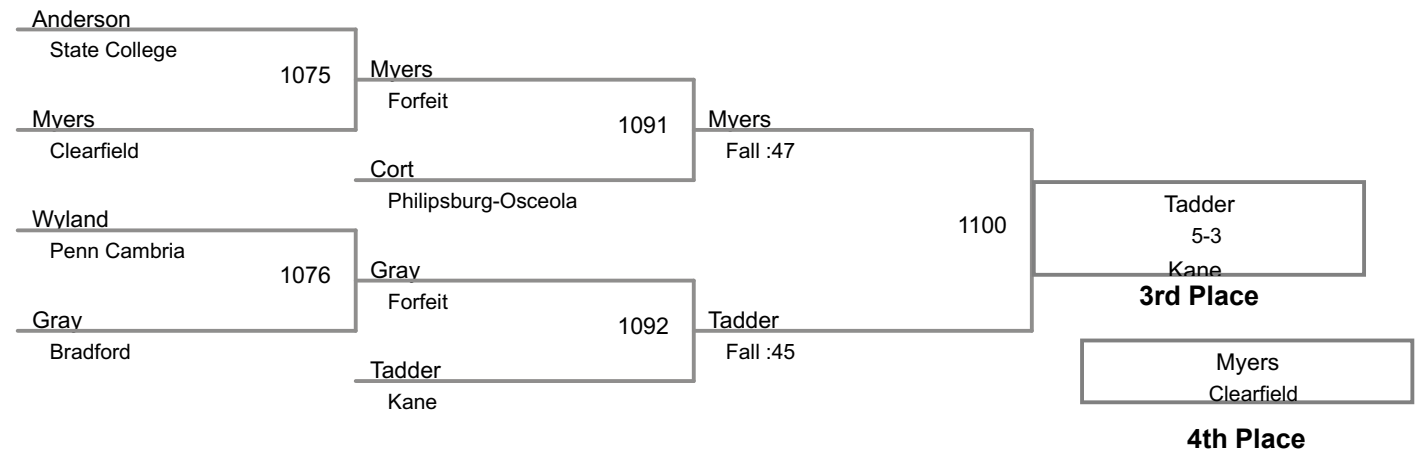

2019 Clearfield Square One Jr. High
Jr. High (on Mat 1)

210 Lbs

6th Place