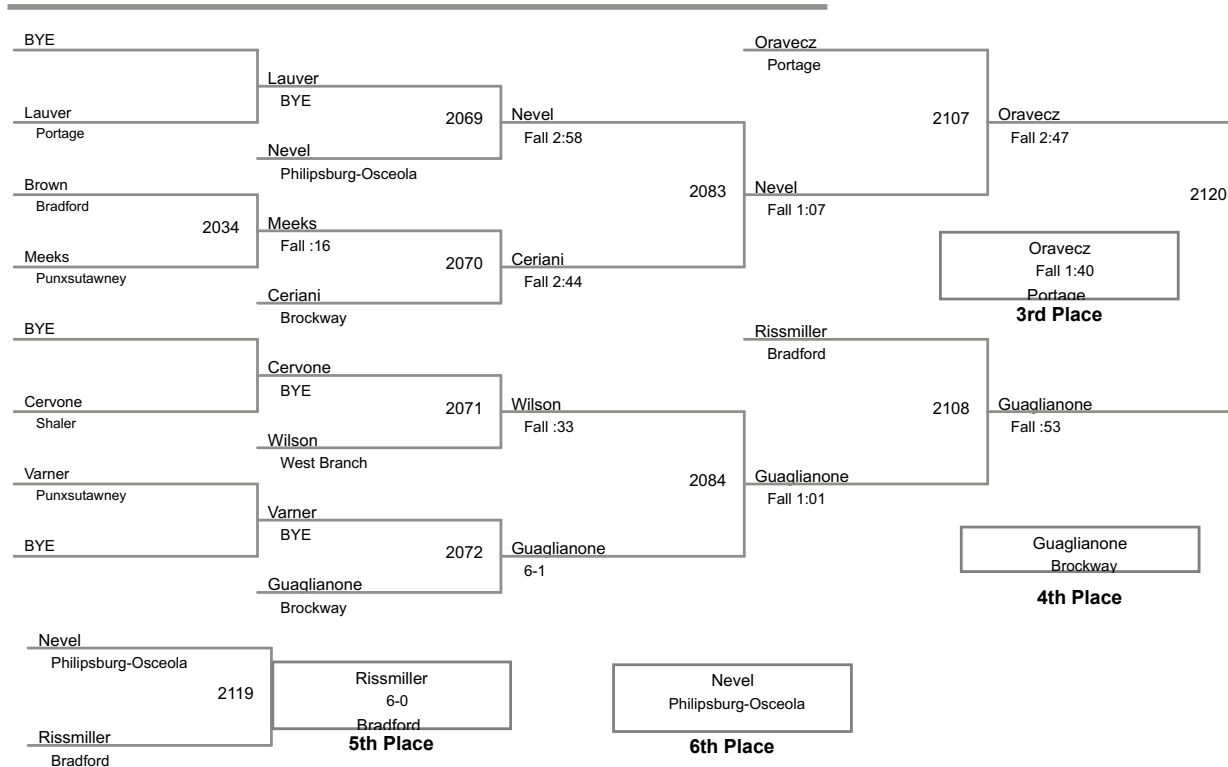

2019 Clearfield Square One Jr. High
Jr. High (on Mat 2)

155 Lbs