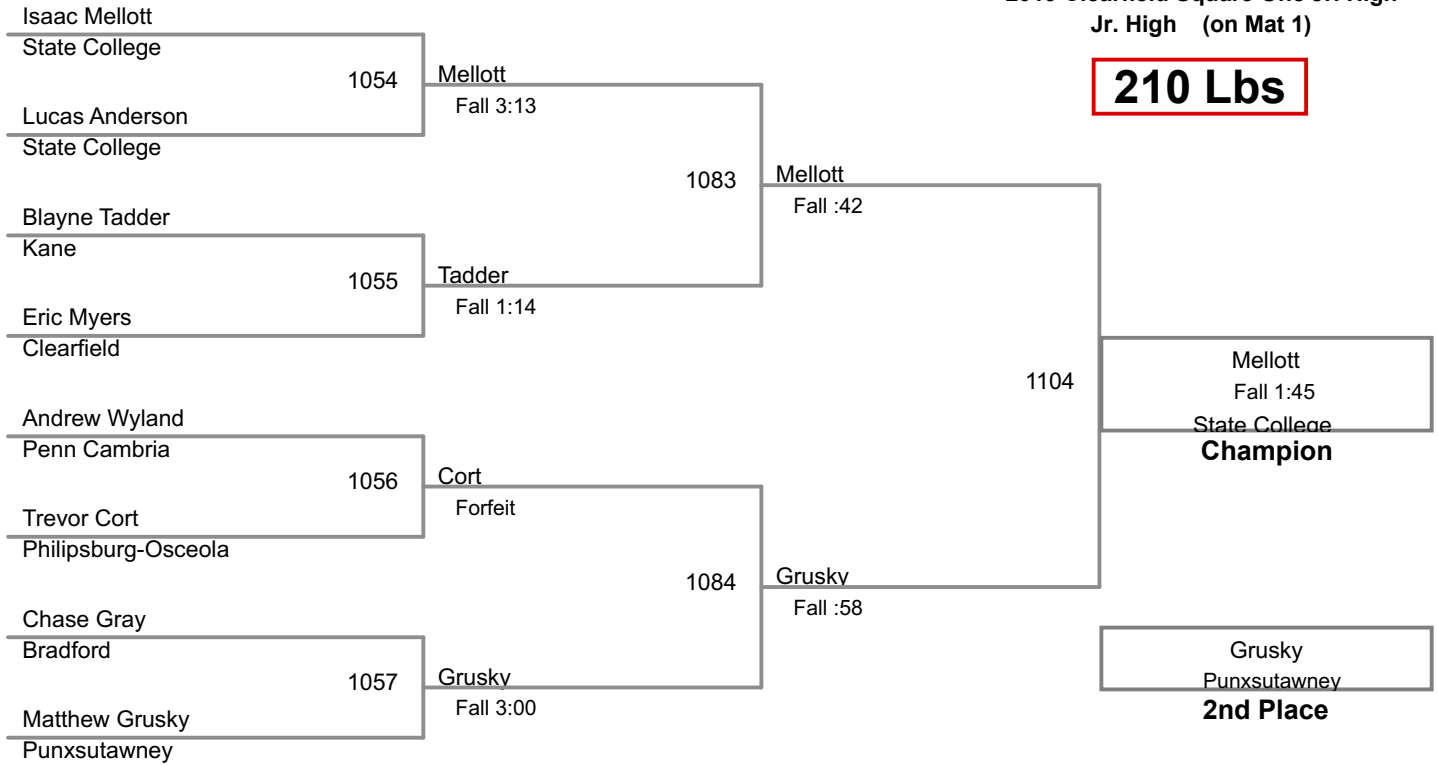

2019 Clearfield Square One Jr. High
Jr. High (on Mat 1)

210 Lbs

6th Place