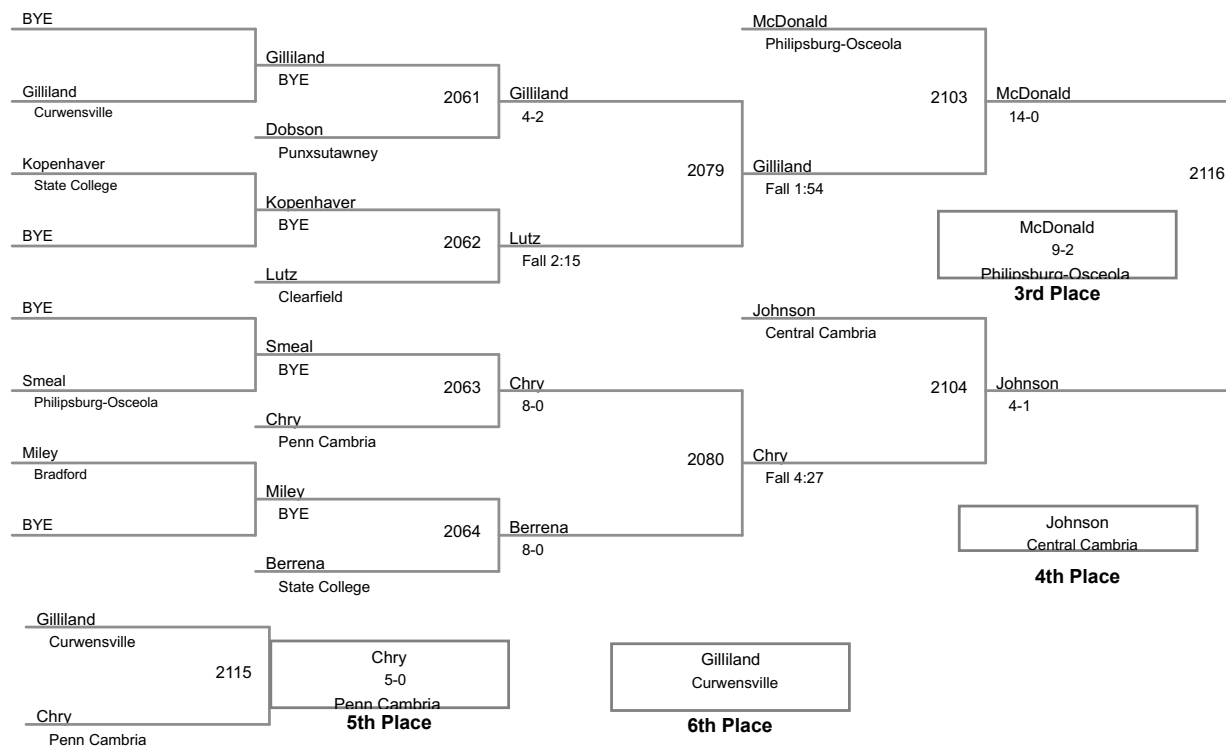

2019 Clearfield Square One Jr. High
Jr. High (on Mat 2)

80 Lbs

2019 Clearfield Square One Jr. High
Jr. High (on Mat 3)

87 Lbs

2019 Clearfield Square One Jr. High
Jr. High (on Mat 1)

94 Lbs

2019 Clearfield Square One Jr. High
Jr. High (on Mat 3)